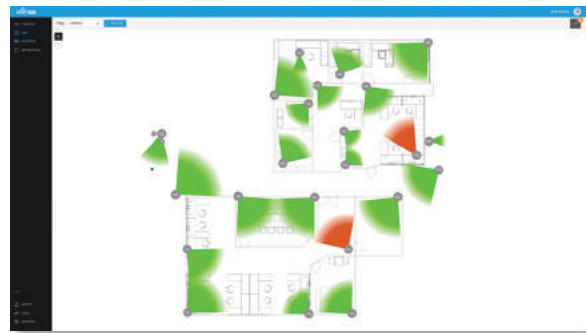

Event Recordings

UniFi Video software provides a variety of options and settings to customize what your cameras record.

Maps

Upload a map of your location(s) or use Google Maps to represent the areas where your cameras are located.