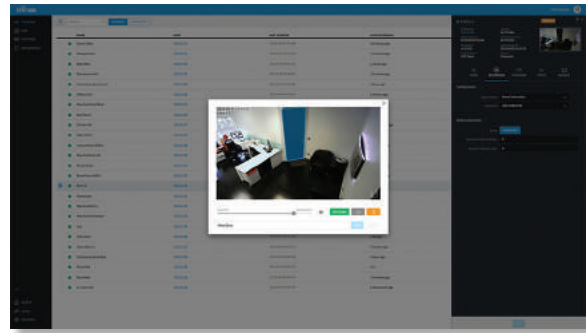

Powerful Analytic Capabilities

Customize your own motion detection zones. You can place several zones and set their alarm sensitivity levels as high or low as the situation demands.