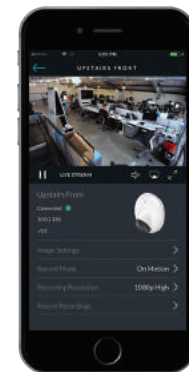

Software

The UniFi Video software is pre-installed on the UniFi NVR for quick and easy deployment. The UniFi Video software can also be downloaded and installed on a Windows or Linux-based system.

Features

Feature-Packed User Interface Accessible from a web browser, the UniFi Video interface was designed to be easy to use yet packed with advanced features. The UniFi Video interface is incredibly intuitive and loaded with powerful features such as detailed statistical reporting, multiple views, versatile camera settings, advanced analytics, and customizable event recordings.

Plug and Play Installation Automatic camera detection in the UniFi Video software makes it easy to install and deploy cameras. UniFi Video Camera settings are integrated into the UniFi Video software. Configure camera settings, reboot the camera, or upgrade the firmware from the UniFi Video interface.

Camera-Based Motion Detection The UniFi Video cameras handle motion detection instead of the server, relieving the workload on the server and ensuring that compression and noise won't affect motion detection.

Additional Live Views Playlists can be created with a configurable live camera feed rotation. Define the cameras you want included in the playlist and how long you want them to appear on the screen before moving on to the next live feed.

Disk Management Features UniFi Video has automatic recording management to free up disk space. User-definable disk space and date-based auto purge allow users to keep a set amount of free disk space or automatically delete recordings after a certain number of days. Another storage feature is the ability to map external USB or network storage drives.