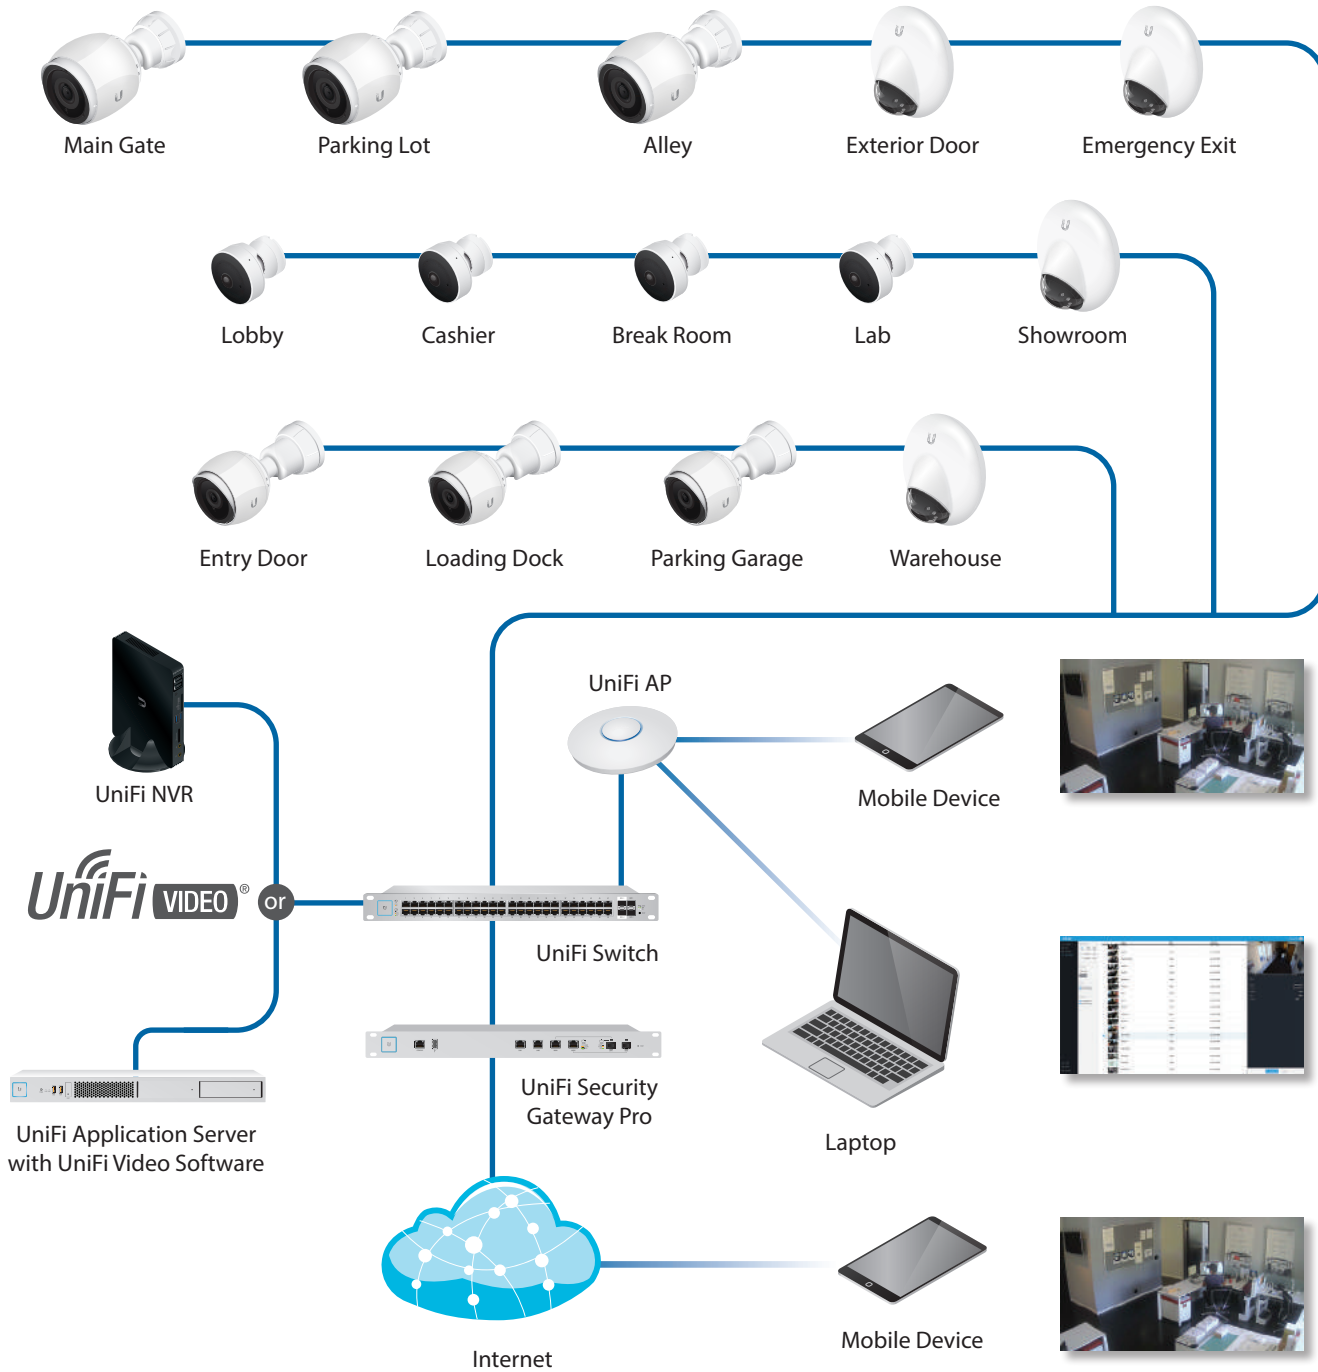

System Example