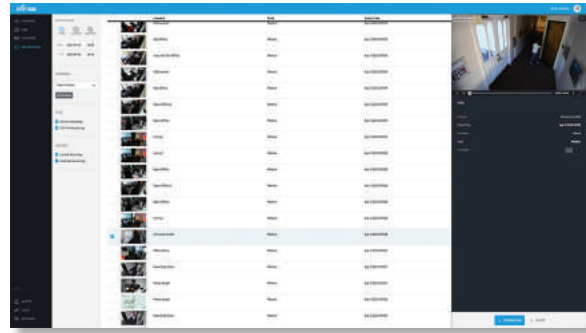

Plug and Play Installation Automatic camera detection in the UniFi Video software makes it easy to install and deploy cameras. UniFi Video Camera settings are integrated into the UniFi Video software. Configure camera settings, reboot the camera, or upgrade the firmware from the UniFi Video interface.

Camera-Based Motion Detection The UniFi Video cameras handle motion detection instead of the server, relieving the workload on the server and ensuring that compression and noise won't affect motion detection.

Additional Live Views Playlists can be created with a configurable live camera feed rotation. Define the cameras you want included in the playlist and how long you want them to appear on the screen before moving on to the next live feed.

Disk Management Features UniFi Video has automatic recording management to free up disk space. User-definable disk space and date-based auto purge allow users to keep a set amount of free disk space or automatically delete recordings after a certain number of days. Another storage feature is the ability to map external USB or network storage drives.

Cost-Effective Solution Shattering conventional industry thinking, Ubiquiti offers UniFi Video's powerful IP surveillance software at no additional cost. No huge upfront costs, no monthly subscription fees.

Mobile App UniFi Video may be accessed from iOS and Android™ using the *UniFi Video* mobile app.