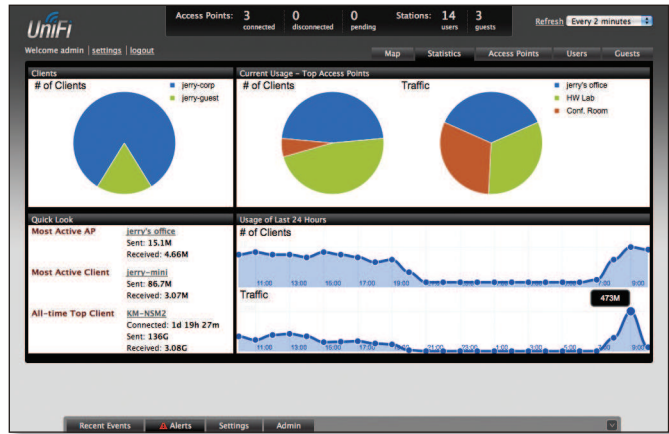

## Events and Alerts

UniFi makes it easy to view and set up email delivery of alerts and recent events on your network(s).

## One UniFied Network

Option to create one large wireless network across multiple APs that lets users seamlessly roam.

## Maps

Upload map images of your location(s) for a visual representation of your wireless network.