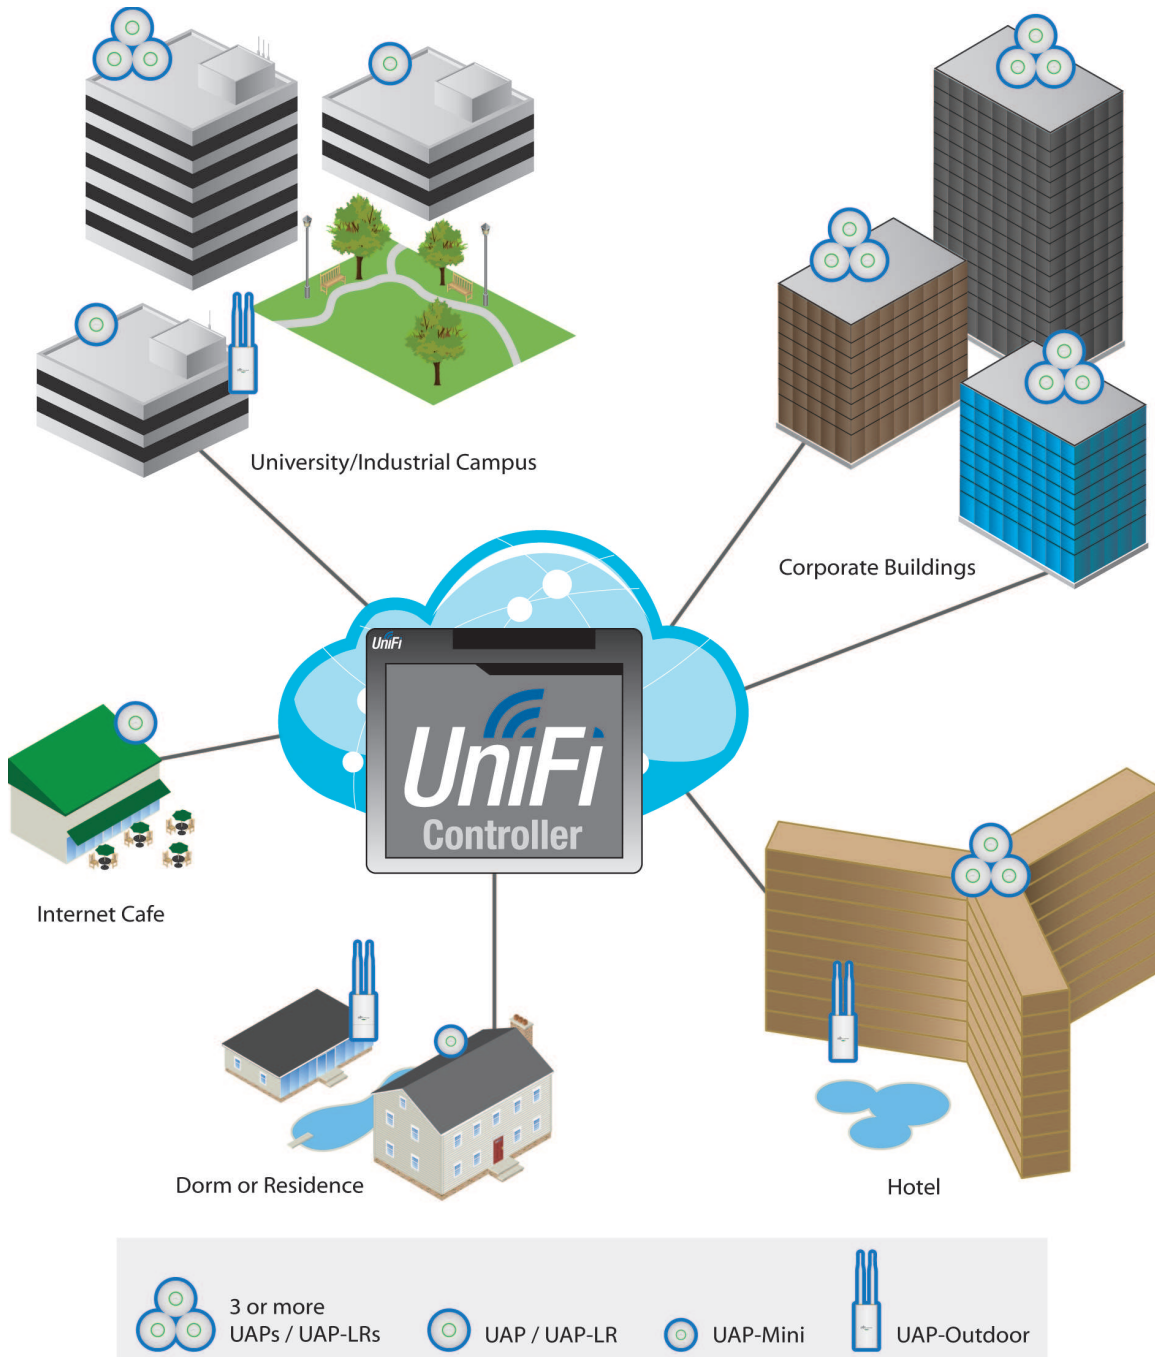

## Statistics

UniFi organizes and visualizes your network(s) traffic in clear and easy-to-read graphs.

## Access Points (APs)

Easily install, configure, and manage all access points from one location.

# Extend Your Coverage

With the UniFi Controller software running in a NOC or in the cloud, administrators can extend and centrally manage wide areas of indoor and outdoor coverage using any combination of UniFi AP devices.

Below are some examples of how UniFi APs can be deployed.

**Extend Wirelessly** Take advantage of wireless downlinking. One wired UniFi AP uplink supports 4 wireless downlinks allowing wireless adoption of devices in their default state and real-time changes to network topology.