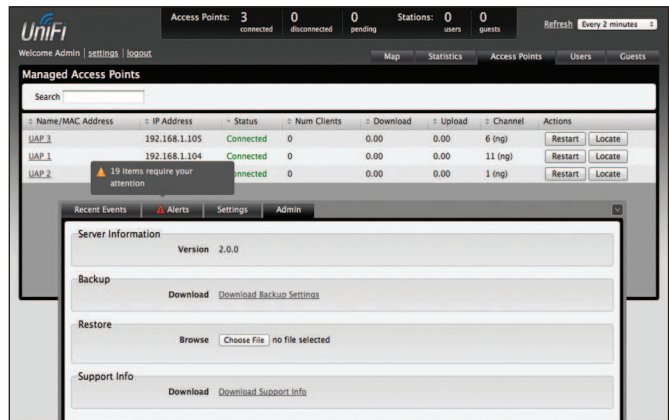

Access Points (APs)

Easily install, configure, and manage all access points from one location.