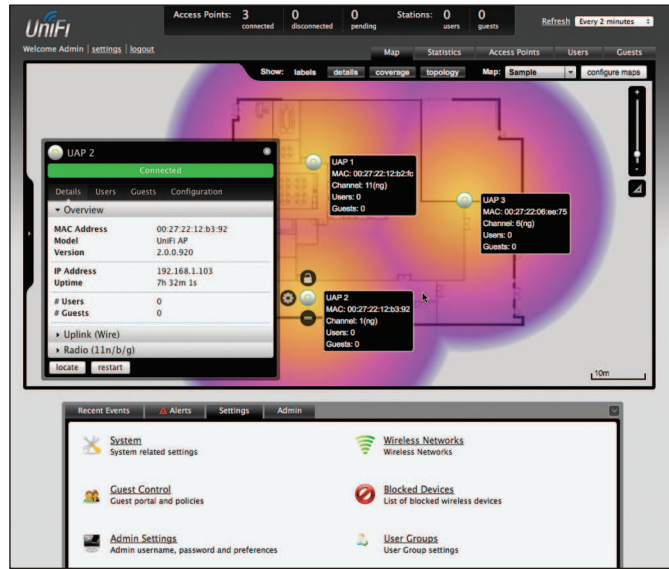

UniFi Controller Software

Packed with Features

After the UniFi Controller software is installed on a Mac or PC, the UniFi Controller can be accessed through any device using a web browser. The UniFi Controller allows the operator to instantly provision thousands of UniFi APs, map out networks, quickly manage system traffic, and further provision individual UniFi AP devices.

Users and Guests

Keep track and control access of specific users/guests connected to your network(s).

Remote Firmware Upgrade

Save time and effort by remotely upgrading device firmware.

Guest Portal Support

Easy customization and advanced options for Guest Portals including authentication, Hotspot setup options and the ability to run as an External Portal Server.

Events and Alerts

UniFi makes it easy to view and set up email delivery of alerts and recent events on your network(s).

One UniFied Network

Option to create one large wireless network across multiple APs that lets users seamlessly roam.

Save money. Save time.

Unlike traditional enterprise WiFi systems utilizing a hardware WiFi Switch, UniFi uses a virtual client/server application that requires zero cost and no additional hardware.

Maps

Upload map images of your location(s) for a visual representation of your wireless network.