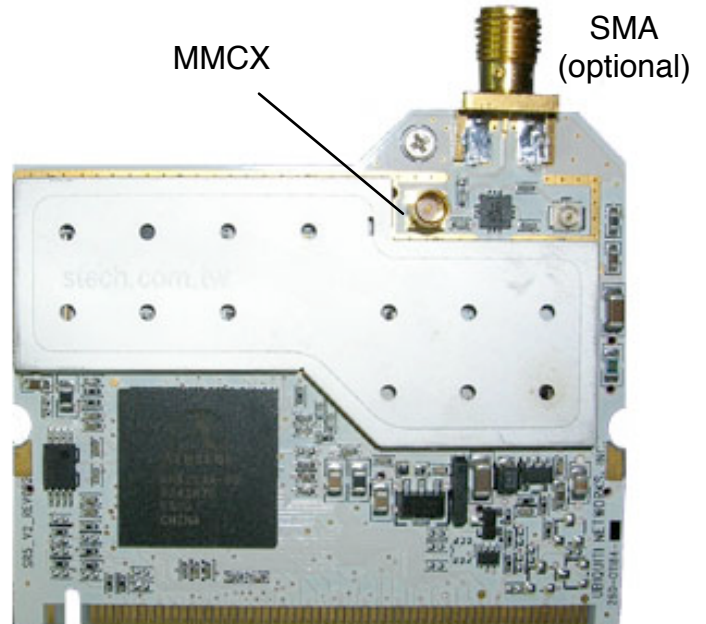

The Super Range 5 (SR5) 802.11a mini-PCI card with patent-pending Super Range radio technology has been designed from the ground up specifically for outdoor wireless

FEATURES/PERFORMANCE

Chipset

Atheros AR 5213 MAC/BB
Atheros AR2112 ROC

Transmit Power

Rate	Power
6-24 Mbps	26 dBm, +/- 1dB
36 Mbps	24 dBm, +/- 1dB
48 Mbps	22 dBm, +/- 1dB
54 Mbps	21 dBm, +/- 1dB

Power Consumption (Extreme)

Transmit	4.7W, +/- 300mW
Receive	1.2W, +/- 200mW

Temperature Rating